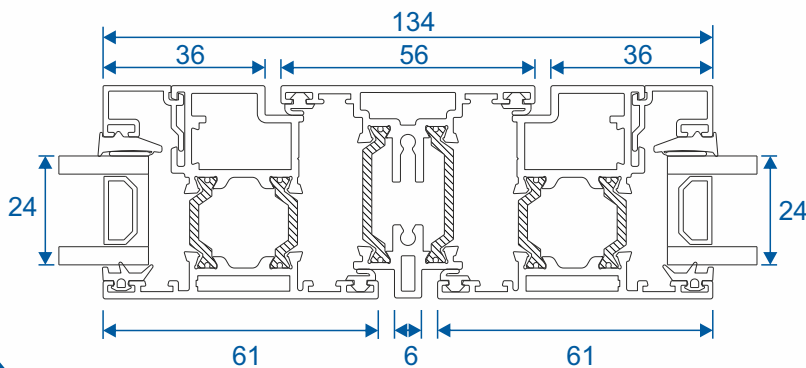

Technical

Opening / Fixed Window

Transom or Mullion Section

Main Office & Factory

Units 4-5,
Charfleets Road,
Canvey Island,
Essex. SS8 0PQ

t: 01268 681612 (20 lines)
e: sales@duration.co.uk
w: www.duration.co.uk