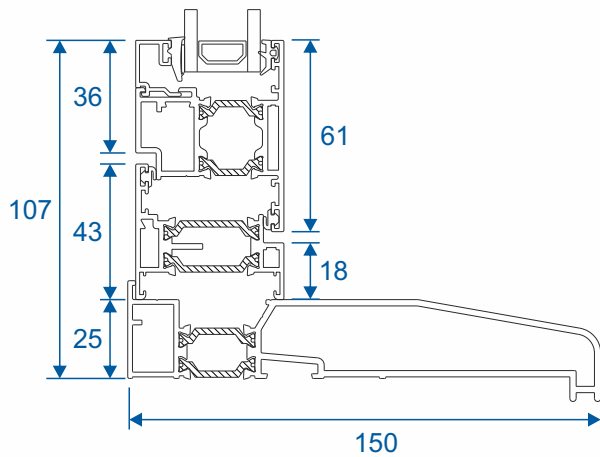

Technical

Opening / Fixed Window

Transom or Mullion Section

Main Office & Factory

Units 4-5,
Charfleets Road,
Canvey Island,
Essex. SS8 0PQ

t: 01268 681612 (20 lines)
e: sales@duration.co.uk
w: www.duration.co.uk